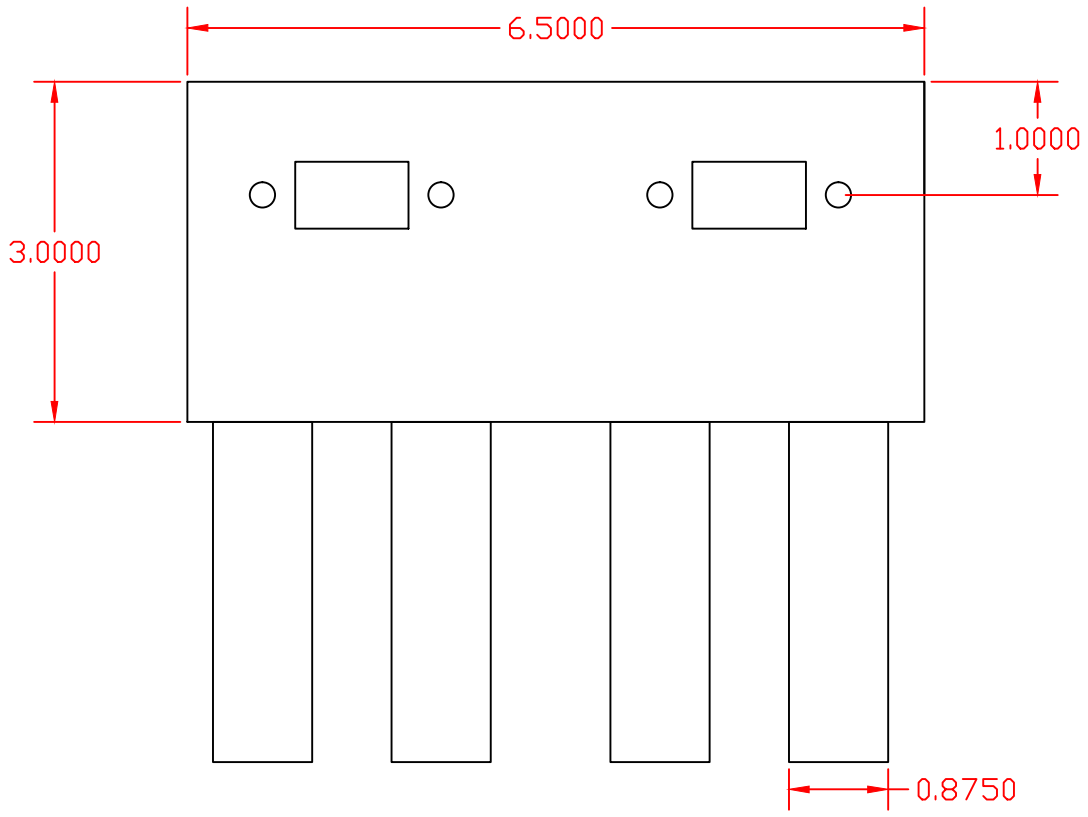

# DA-100 Inline In Cowl muffler

PRODUCED BY AN AUTODESK EDUCATIONAL PRODUCT

PRODUCED BY AN AUTODESK EDUCATIONAL PRODUCT